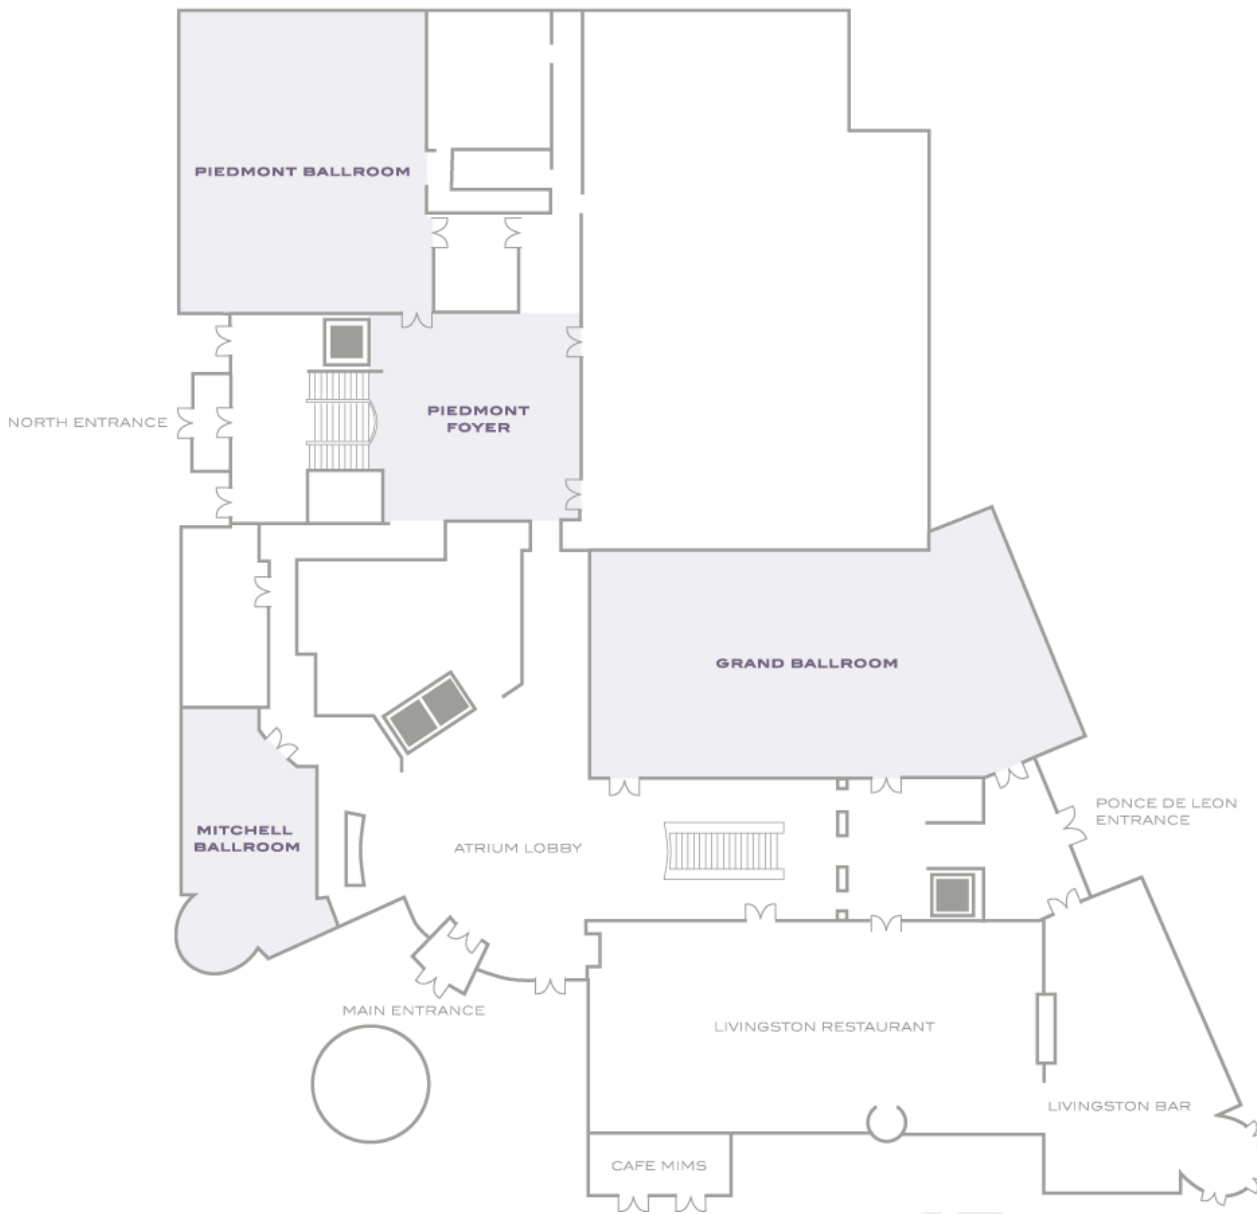

BALLROOM RECEPTION SPACE

	WIDTH	LENGTH	SQFT	CEILINGHT	BANQUET	RECEPTION NO SEATING
Grand Ballroom	42	98	4,116	19	220	300
Piedmont Ballroom	59	48	2,832	18	150	200
Piedmont Foyer	40	37	1,480	18	n/a	175
Mitchell Ballroom	24	40	960	18	60	100

Talk to our Sales Department 404.897.1991

GEORGIAN TERRACE HOTEL

659 PEACHTREE STREET NE, ATLANTA, GA 30308 | WWW.THEGEORGIANTERRACE.COM
 TOLL FREE (800) 651-2316 | DIRECT (404) 897-1991 | FACSIMILE (404) 724-0642