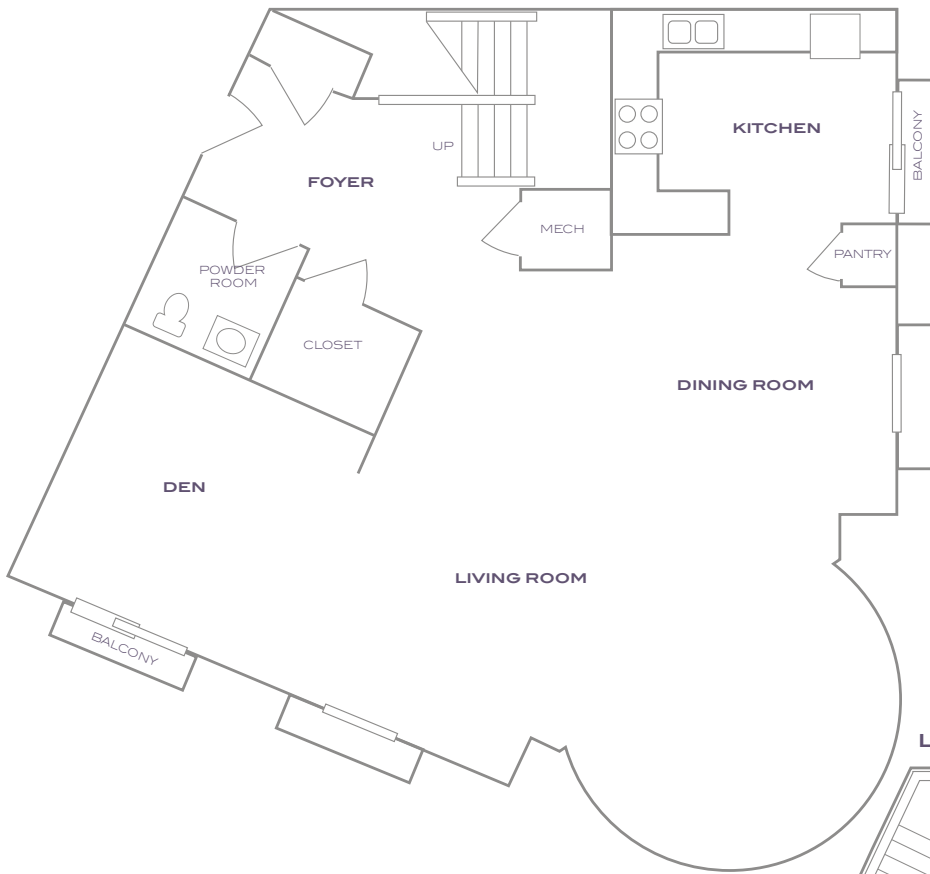

## PENTHOUSE 6

2 BEDROOMS, 2 BATHS  
1,525 SQ FT

**GEORGIAN TERRACE HOTEL**  
ATLANTA'S MODERN CLASSIC

## PENTHOUSE 3

2 BEDROOMS, 2 BATHS, DEN  
2,718 SQ FT

### LEVEL 1