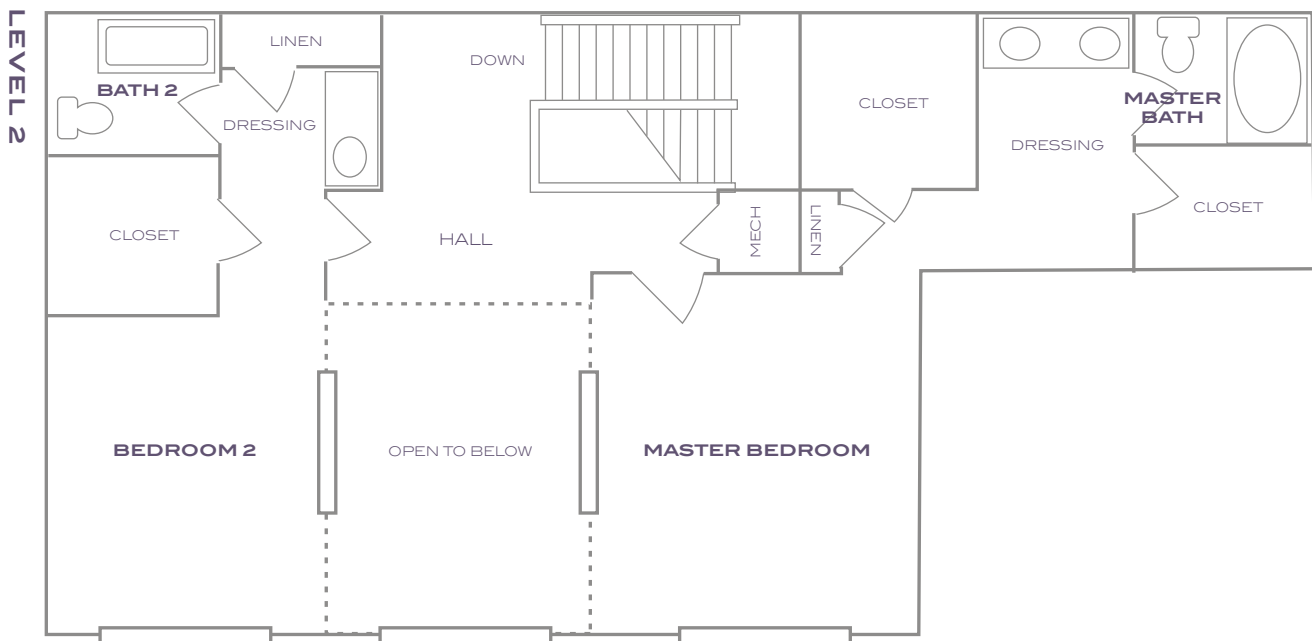

## PENTHOUSE 6

2 BEDROOMS, 2 BATHS  
1,525 SQ FT

**GEORGIAN TERRACE HOTEL**  
ATLANTA'S MODERN CLASSIC

## PENTHOUSE 3

2 BEDROOMS, 2 BATHS, DEN  
2,718 SQ FT

### LEVEL 1

### LEVEL 2