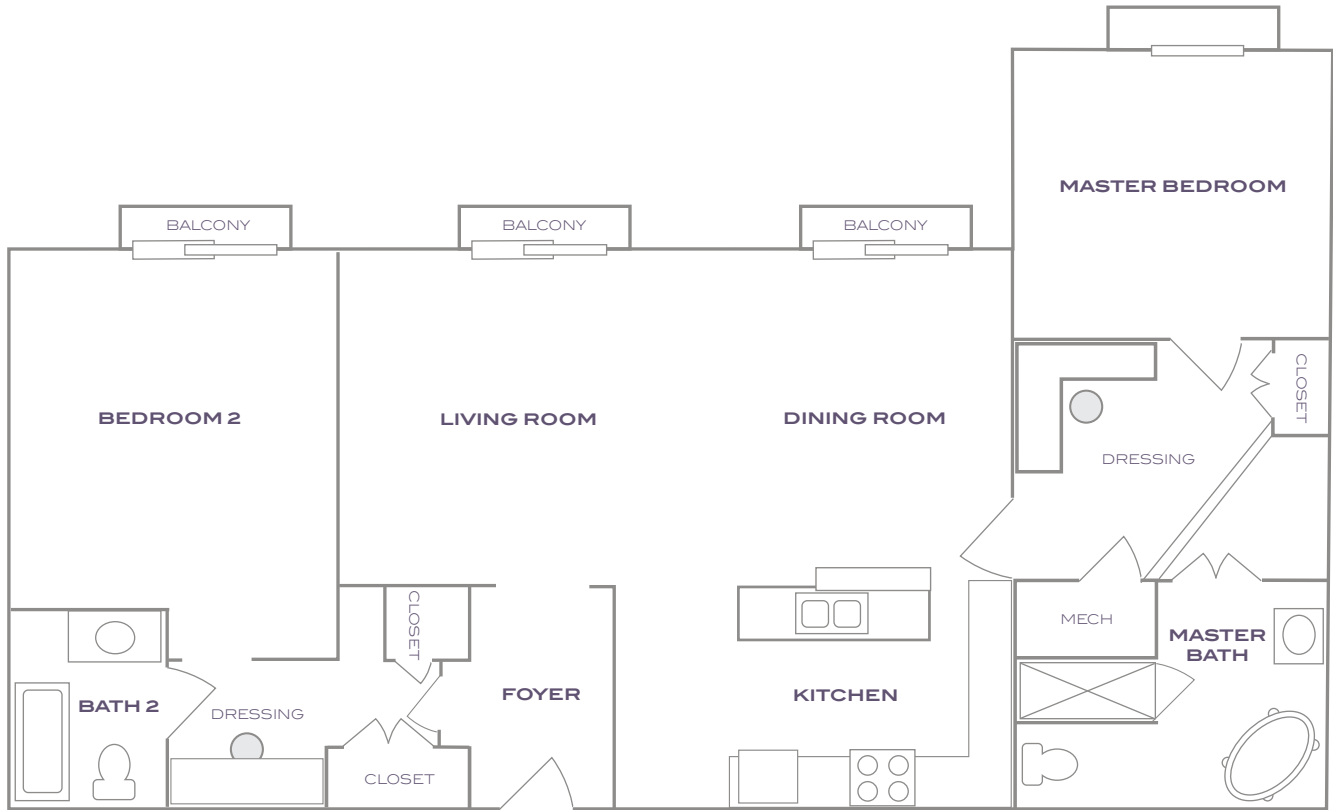

## PENTHOUSE 6

2 BEDROOMS, 2 BATHS  
1,525 SQ FT

**GEORGIAN TERRACE HOTEL**  
ATLANTA'S MODERN CLASSIC

## PENTHOUSE 3

2 BEDROOMS, 2 BATHS, DEN  
2,718 SQ FT

### LEVEL 1

### LEVEL 2