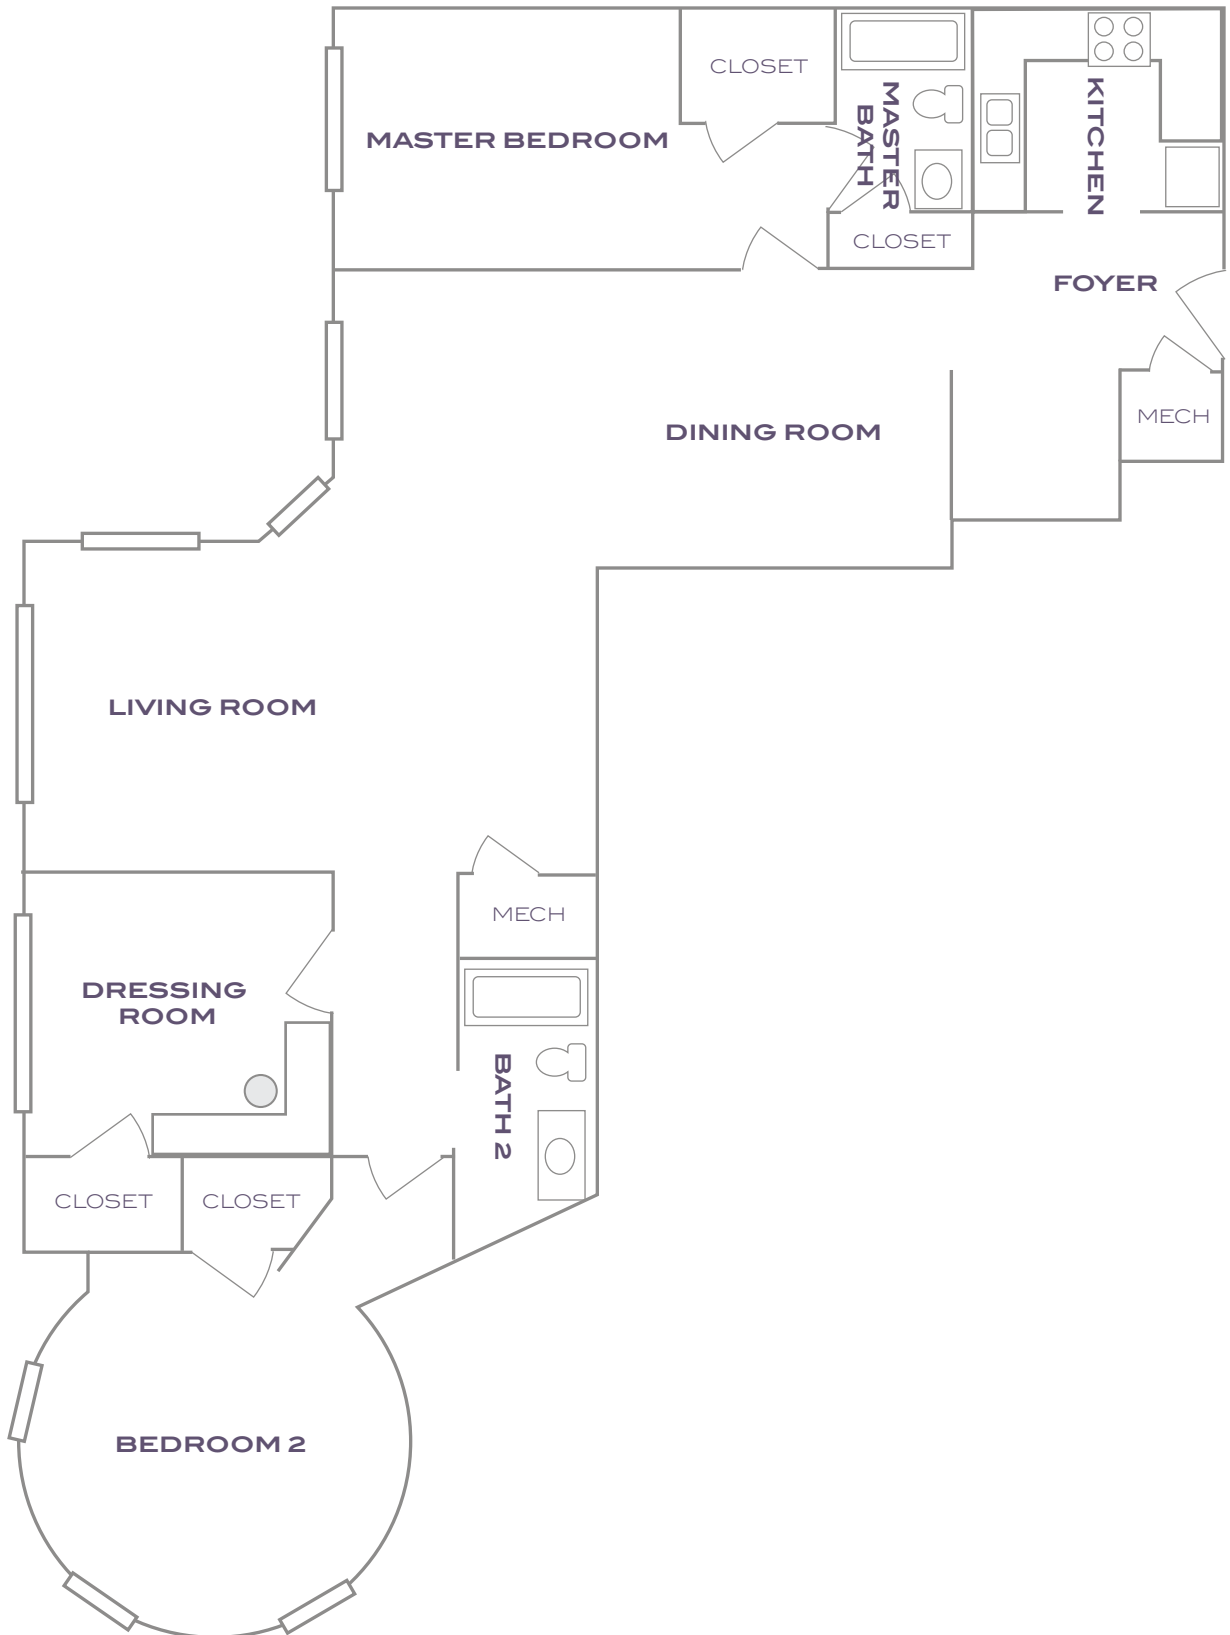

GEORGIAN TERRACE HOTEL  
ATLANTA'S MODERN CLASSIC

## PENTHOUSE 6

2 BEDROOMS, 2 BATHS  
1,525 SQ FT

**GEORGIAN TERRACE HOTEL**  
ATLANTA'S MODERN CLASSIC

## PENTHOUSE 3

2 BEDROOMS, 2 BATHS, DEN  
2,718 SQ FT

### LEVEL 1