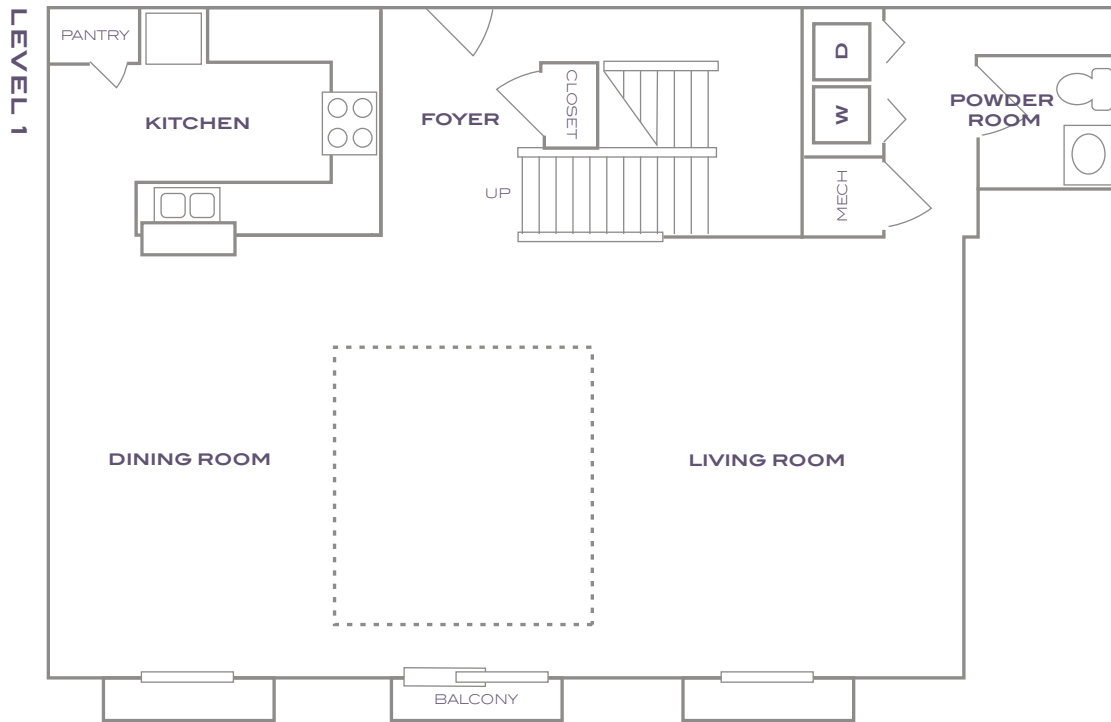

## PENTHOUSE 6

2 BEDROOMS, 2 BATHS  
1,525 SQ FT

**GEORGIAN TERRACE HOTEL**  
ATLANTA'S MODERN CLASSIC

## PENTHOUSE 3

2 BEDROOMS, 2 BATHS, DEN  
2,718 SQ FT

### LEVEL 1