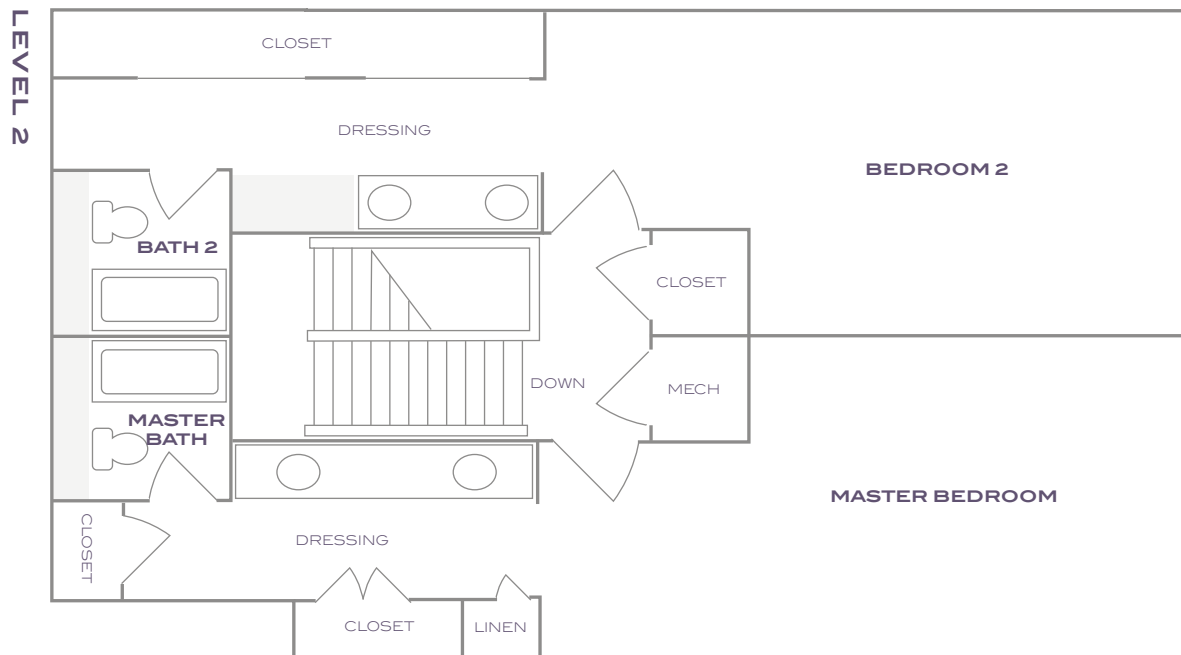

**LEVEL 1**

**LEVEL 2**

GEORGIAN TERRACE HOTEL  
ATLANTA'S MODERN CLASSIC

## PENTHOUSE 5

2 BEDROOMS, 2 BATHS  
1,529 SQ FT

GEORGIAN TERRACE HOTEL  
ATLANTA'S MODERN CLASSIC

## PENTHOUSE 6

2 BEDROOMS, 2 BATHS  
1,525 SQ FT