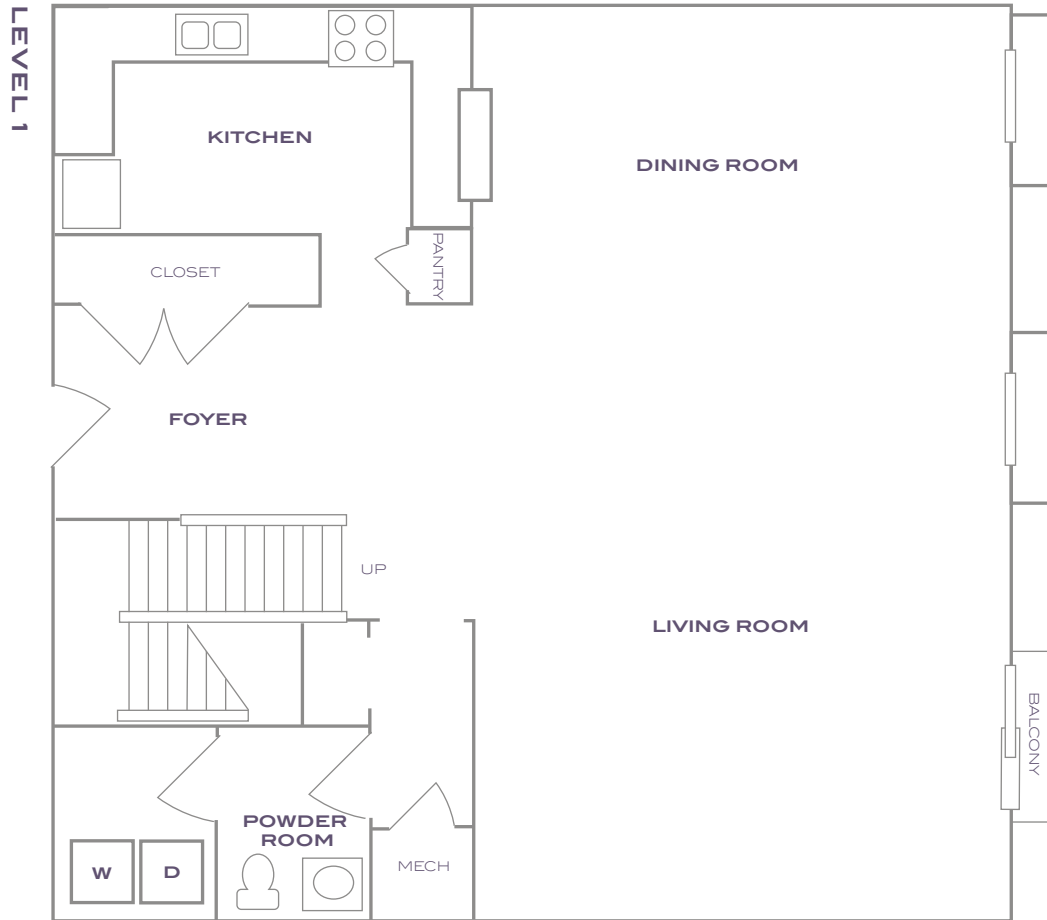

**LEVEL 1**

**LEVEL 2**

GEORGIAN TERRACE HOTEL  
ATLANTA'S MODERN CLASSIC

## PENTHOUSE 5

2 BEDROOMS, 2 BATHS  
1,529 SQ FT

GEORGIAN TERRACE HOTEL  
ATLANTA'S MODERN CLASSIC

## PENTHOUSE 6

2 BEDROOMS, 2 BATHS  
1,525 SQ FT