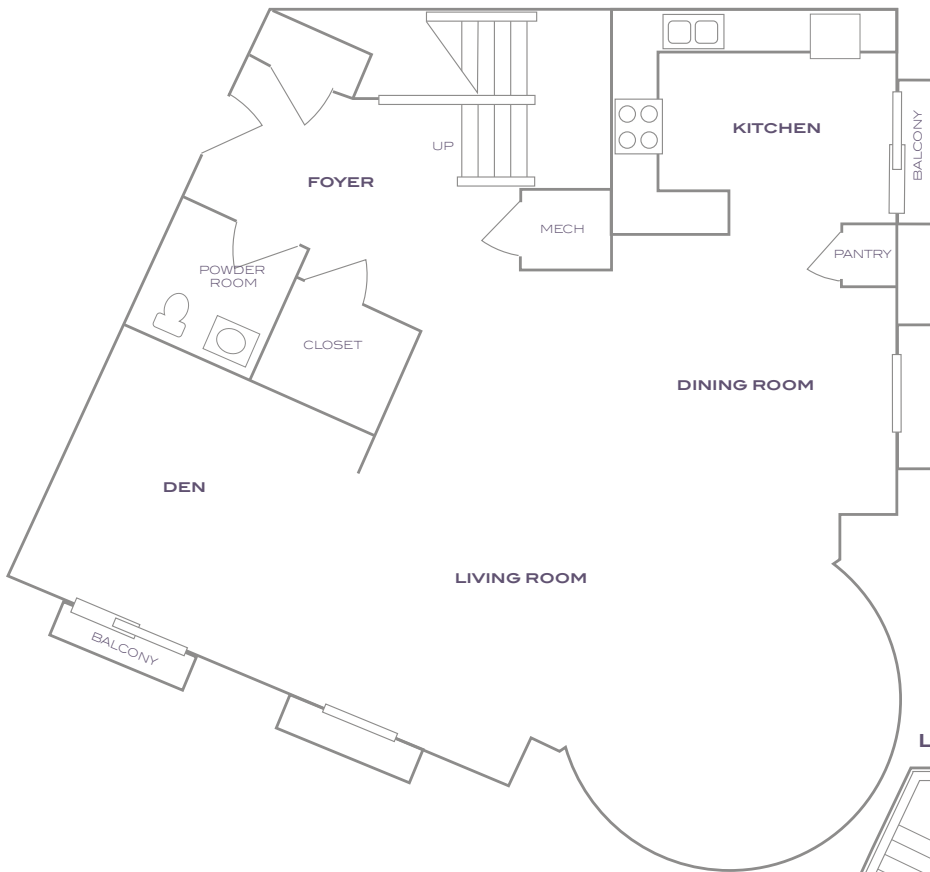

**LEVEL 1**

**LEVEL 2**

GEORGIAN TERRACE HOTEL  
ATLANTA'S MODERN CLASSIC

## PENTHOUSE 5

2 BEDROOMS, 2 BATHS  
1,529 SQ FT

GEORGIAN TERRACE HOTEL  
ATLANTA'S MODERN CLASSIC

## PENTHOUSE 6

2 BEDROOMS, 2 BATHS  
1,525 SQ FT