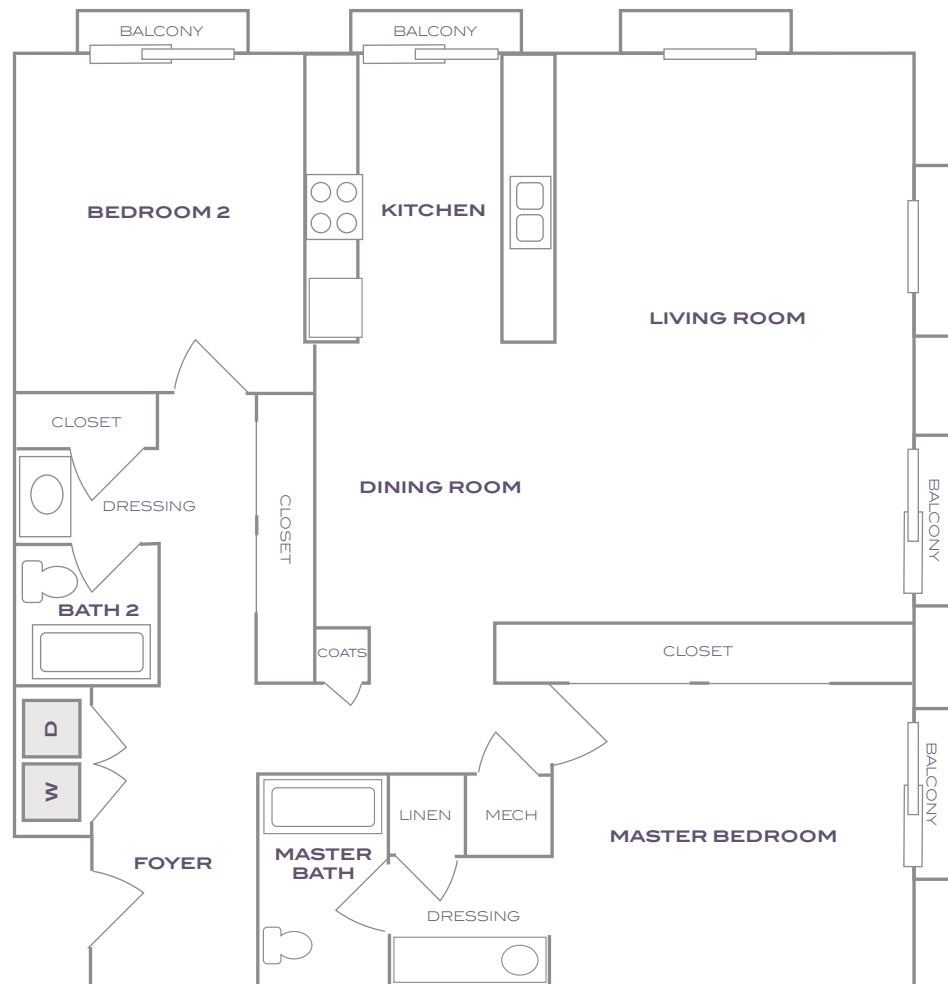

**LEVEL 1**

**LEVEL 2**

GEORGIAN TERRACE HOTEL  
ATLANTA'S MODERN CLASSIC

## PENTHOUSE 5

2 BEDROOMS, 2 BATHS  
1,529 SQ FT

GEORGIAN TERRACE HOTEL  
ATLANTA'S MODERN CLASSIC

## PENTHOUSE 6

2 BEDROOMS, 2 BATHS  
1,525 SQ FT