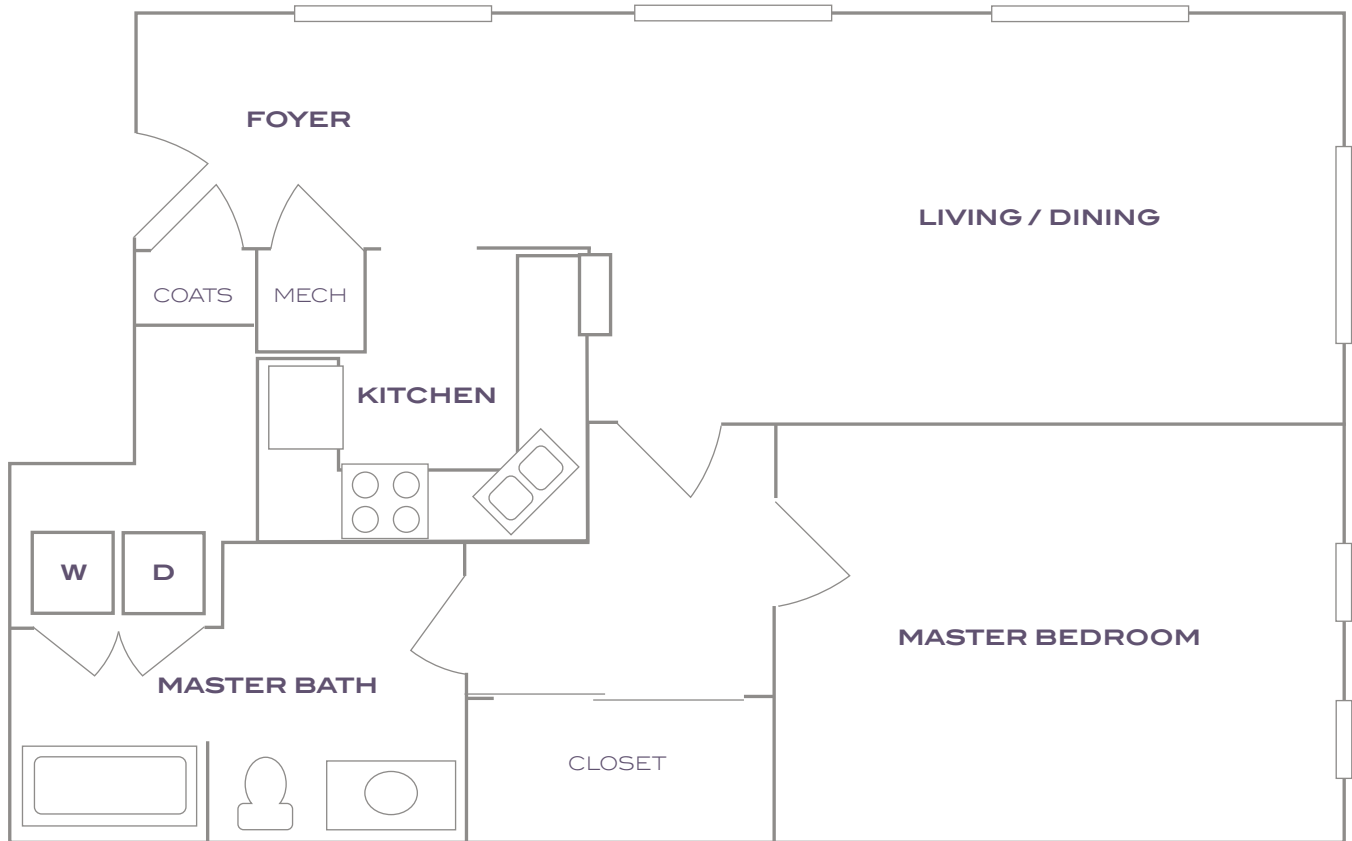

GEORGIAN TERRACE HOTEL
ATLANTA'S MODERN CLASSIC

1 BEDROOM SUITE
910 SQ FT

.....
SAMPLE ROOM LAYOUT, ACTUAL ROOM BOOKED MAY DIFFER SLIGHTLY

.....
659 PEACHTREE STREET NE, ATLANTA, GA 30308 | WWW.THEGEORGIANTERRACE.COM
TOLL FREE (800) 651-2316 | DIRECT (404) 897-1991 | FACSIMILE (404) 724-0642
.....

.....
SAMPLE ROOM LAYOUT, ACTUAL ROOM BOOKED MAY DIFFER SLIGHTLY

SAMPLE ROOM LAYOUT,
ACTUAL ROOM BOOKED MAY DIFFER SLIGHTLY