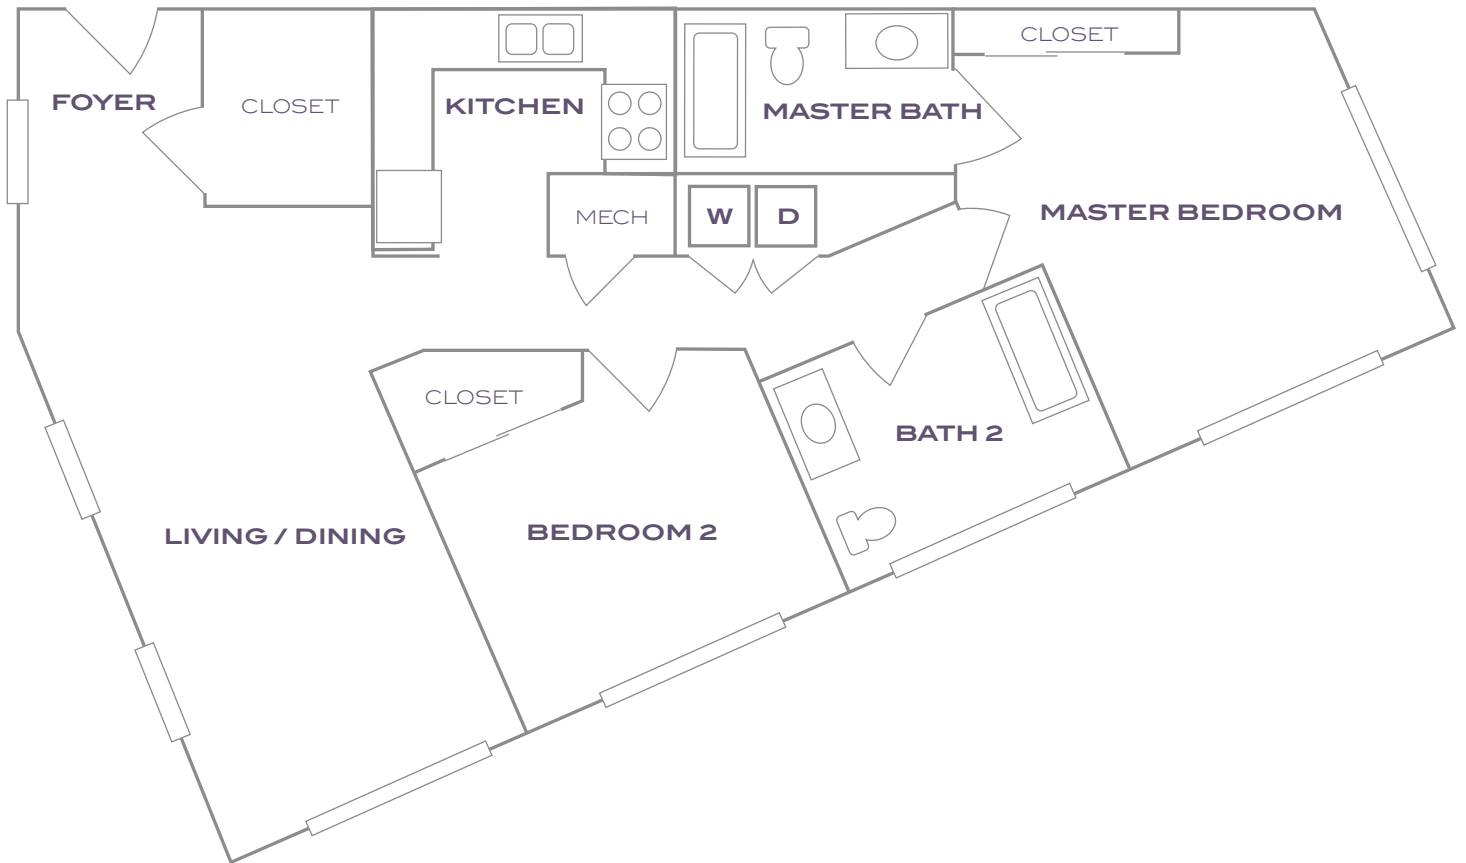

GEORGIAN TERRACE HOTEL
ATLANTA'S MODERN CLASSIC

1 BEDROOM SUITE
910 SQ FT

.....
SAMPLE ROOM LAYOUT, ACTUAL ROOM BOOKED MAY DIFFER SLIGHTLY

.....
659 PEACHTREE STREET NE, ATLANTA, GA 30308 | WWW.THEGEORGIANTERRACE.COM
TOLL FREE (800) 651-2316 | DIRECT (404) 897-1991 | FACSIMILE (404) 724-0642
.....

.....
SAMPLE ROOM LAYOUT, ACTUAL ROOM BOOKED MAY DIFFER SLIGHTLY

SAMPLE ROOM LAYOUT,
ACTUAL ROOM BOOKED MAY DIFFER SLIGHTLY