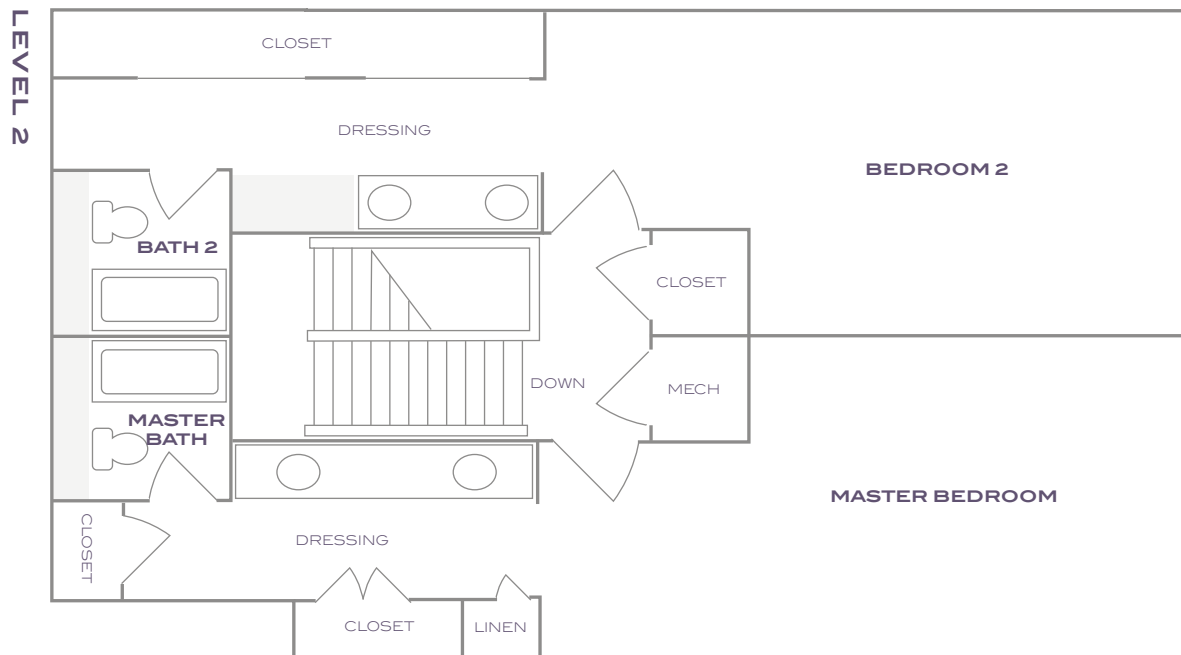

LEVEL 1

LEVEL 2

GEORGIAN TERRACE HOTEL
ATLANTA'S MODERN CLASSIC

PENTHOUSE 5

2 BEDROOMS, 2 BATHS
1,529 SQ FT

GEORGIAN TERRACE HOTEL
ATLANTA'S MODERN CLASSIC

PENTHOUSE 6

2 BEDROOMS, 2 BATHS
1,525 SQ FT