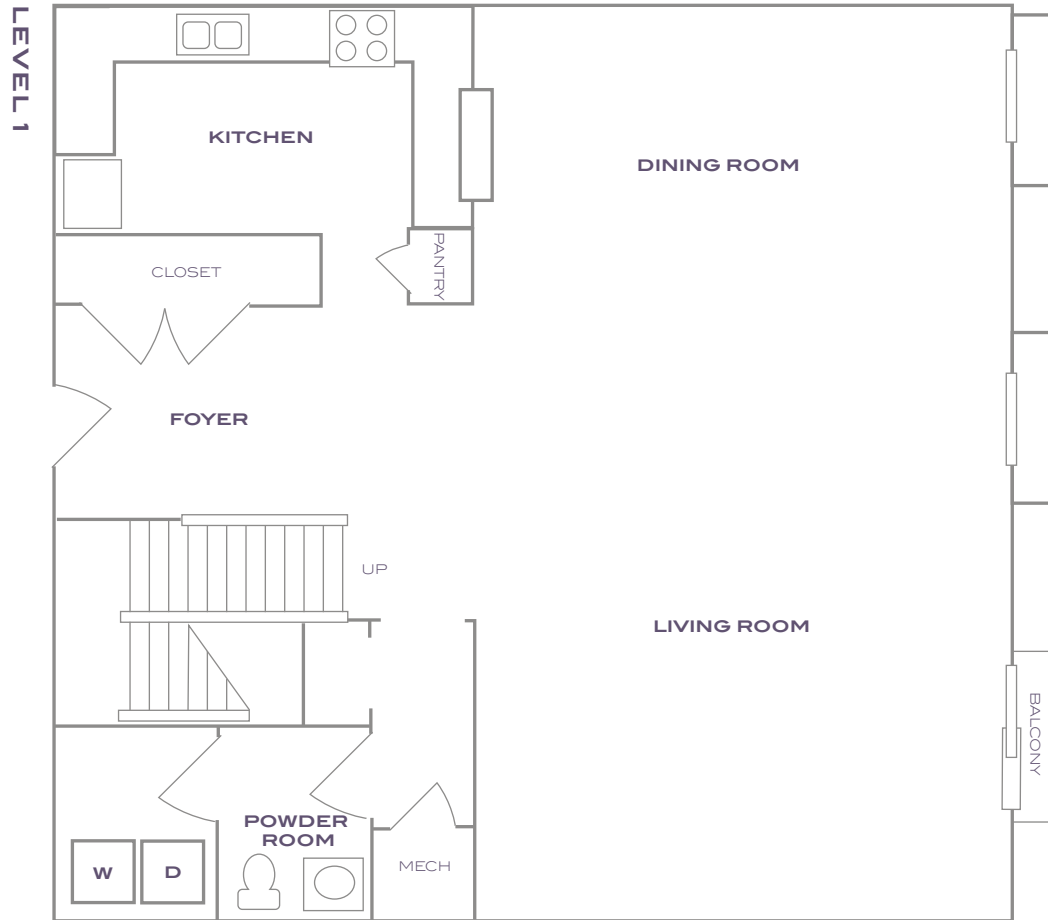

LEVEL 1

LEVEL 2

GEORGIAN TERRACE HOTEL
ATLANTA'S MODERN CLASSIC

PENTHOUSE 5

2 BEDROOMS, 2 BATHS
1,529 SQ FT

GEORGIAN TERRACE HOTEL
ATLANTA'S MODERN CLASSIC

PENTHOUSE 6

2 BEDROOMS, 2 BATHS
1,525 SQ FT