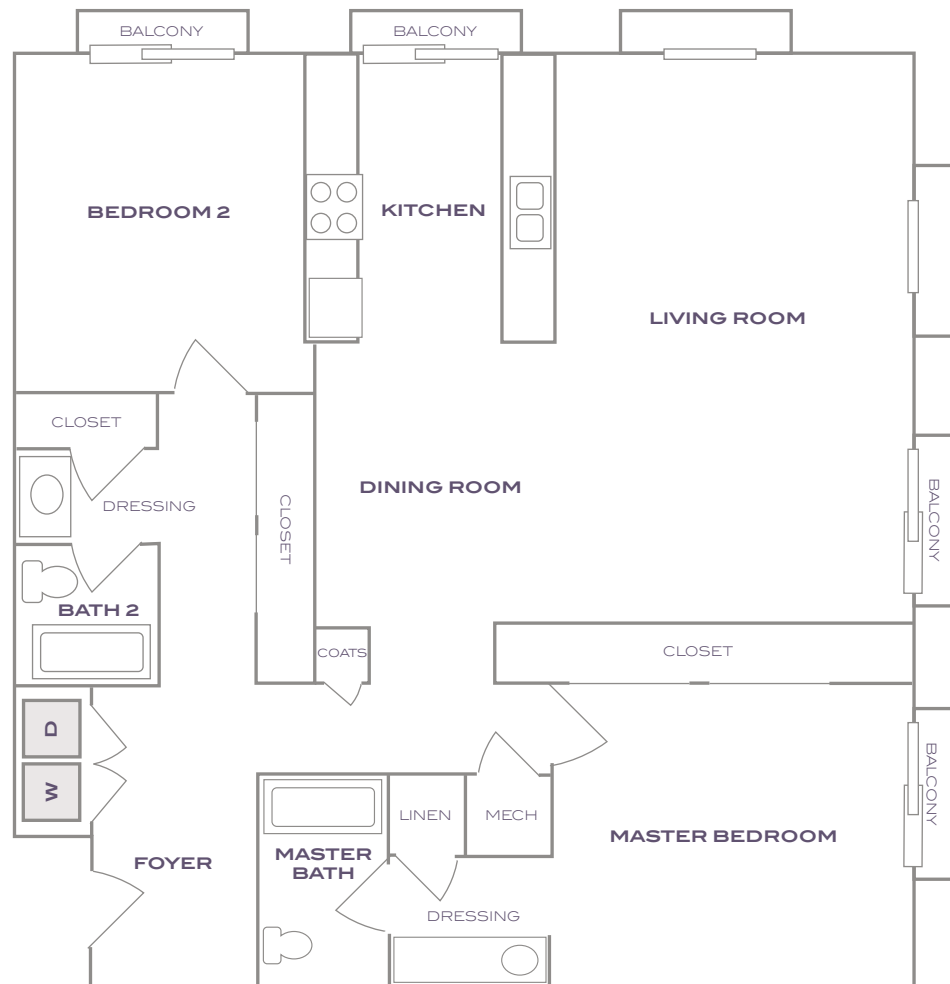

LEVEL 1

LEVEL 2

GEORGIAN TERRACE HOTEL
ATLANTA'S MODERN CLASSIC

PENTHOUSE 5

2 BEDROOMS, 2 BATHS
1,529 SQ FT

GEORGIAN TERRACE HOTEL
ATLANTA'S MODERN CLASSIC

PENTHOUSE 6

2 BEDROOMS, 2 BATHS
1,525 SQ FT