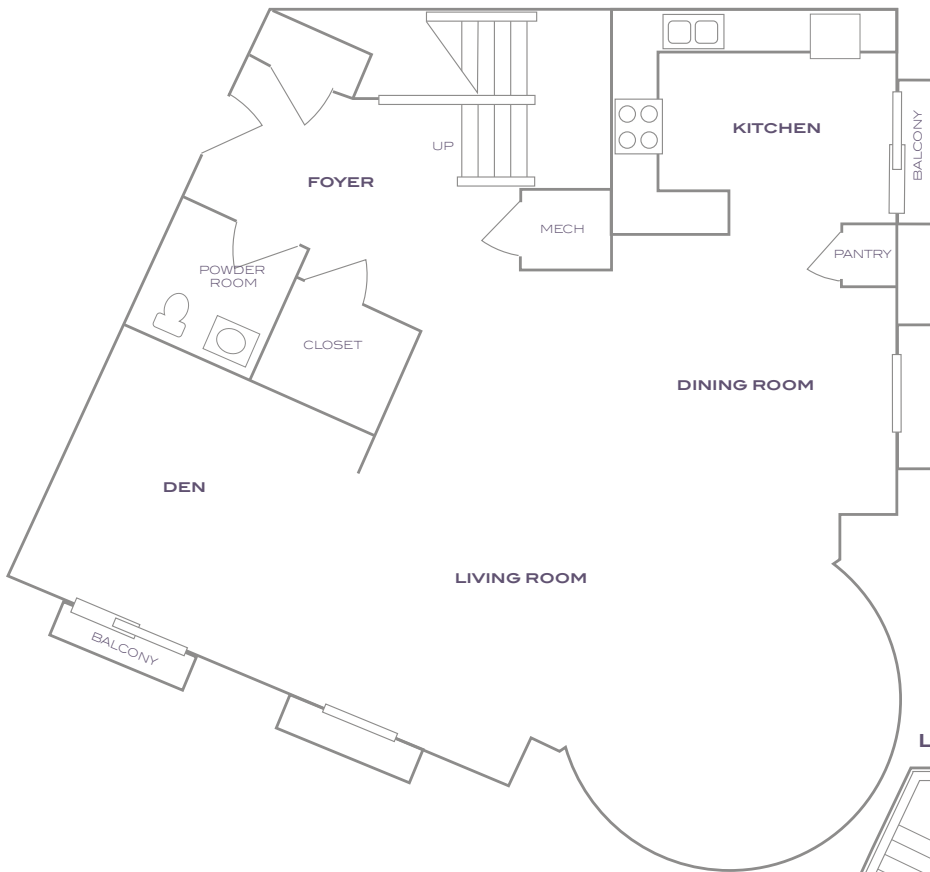

LEVEL 1

LEVEL 2

GEORGIAN TERRACE HOTEL
ATLANTA'S MODERN CLASSIC

PENTHOUSE 5

2 BEDROOMS, 2 BATHS
1,529 SQ FT

GEORGIAN TERRACE HOTEL
ATLANTA'S MODERN CLASSIC

PENTHOUSE 6

2 BEDROOMS, 2 BATHS
1,525 SQ FT